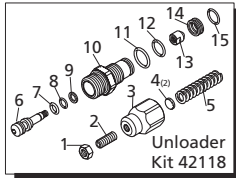

**Repair Kits**

Pos	Code	Description	Qty.	Pos	Code	Description	Qty.	Legend			
1	1980300	Nut M6	1	33	800220	Head bolt M8x45 (221 in/lbs) $\circ \bullet \Delta$	3	For $\circ$	For $\bullet$	For $\square$	For $\blacksquare$
2	392840	Grub screw M6x16	1	33	380410	Head bolt M8x45 (221 in/lbs) $\square \blacksquare$	3	RMW2G20	RMW2.5G20	RMW2G23B	RMW2.5G23B
3	2760480	Handle insert	1	34	2840270	Suction fitting 3/4" NH	1	For $\Delta$			
4	1980220	Plate spring	2	35	2840250	Suction extension	1	RMW2.5G25			
5	2760410	Spring	1	36	7369	Inlet filter	1				
6	2760400	Valve piston	1	37	1460430	O-Ring $\phi 4 \times 2.5$	1				
7	2260100	O-Ring $\phi 6.02 \times 2.62$	1	38	2840350	Jet	1				
8	660190	O-Ring $\phi 6.07 \times 1.78$	1	39	1343580	Spring	1				
9	2760210	Ring	1	40	800560	O-Ring $\phi 8.73 \times 1.78$	2				
10	2840750	Piston guide	1	41	2840340	Detergent injector	1				
11	740290	O-Ring $\phi 14 \times 1.78$	7	42	2840260	Outlet extension	1				
12	820510	O-Ring $\phi 10.82 \times 1.78$	1	43	2840060	Spring	3				
13	2840760	By-pass jet	1	44	2840530	Piston $\circ \bullet \Delta$	3				
14	2840770	Seat	1	44	2840040	Piston $\square \blacksquare$	3				
15	1470210	O-Ring $\phi 9 \times 1$	1	45	2840050	Ring	3				
16	851100	Grub screw M5x5	1	46	1980130	Thrust washer	1				
17	1982520	Hose nipple	1	47	1980250	Bearing	1				
18	480480	O-Ring $\phi 4.48 \times 1.78$	1	48	1980240	Thrust washer	1				
19	1250280	Ball	1	49	2840430	Hollow shaft $\circ \Delta$	1				
20	1560520	Spring	1	49	2840800	Hollow shaft $\bullet$	1				
21	2840470	Grub screw M10x14	1	49	2840690	Hollow shaft $\square$	1				
22	1060100	Ball	1	50	161060	Rear bearing	1				
23	2840450	Spring	1	51	161050	Circlip $\phi i72$	1				
24	2840440	East start seat	1	52	2840310	Seal	1				
25	2840130	Plug (221 in/lbs)	3	53	770590	O-Ring $\phi 23.52 \times 1.78$	$\Delta$ 3				
26	2849050	Complete valve	6	54	2840550	Bushing $\Delta$	3				
27	2840020	Pump head - Aluminum	$\circ \bullet$ 1	55	2840890	O-Ring $\phi 14 \times 2$	2				
	2840860	Pump head - Brass	$\Delta$ 1								
	2840870	Pump head - Brass	$\square \blacksquare$ 1								
28	2200141	Gasket	3								
29	2840561	Bushing	$\circ \square$ 3								
	2840540	Bushing	$\Delta$ 3								
	2840090	Bushing	$\bullet \blacksquare$ 3								
30	1683500	Seal	3								
31	1980740	Plug 3/8" G - Brass	1								
32	2840010	Pump housing	1								
AR64545 Oil											
OIL CAPACITY - 3.5 OZ											