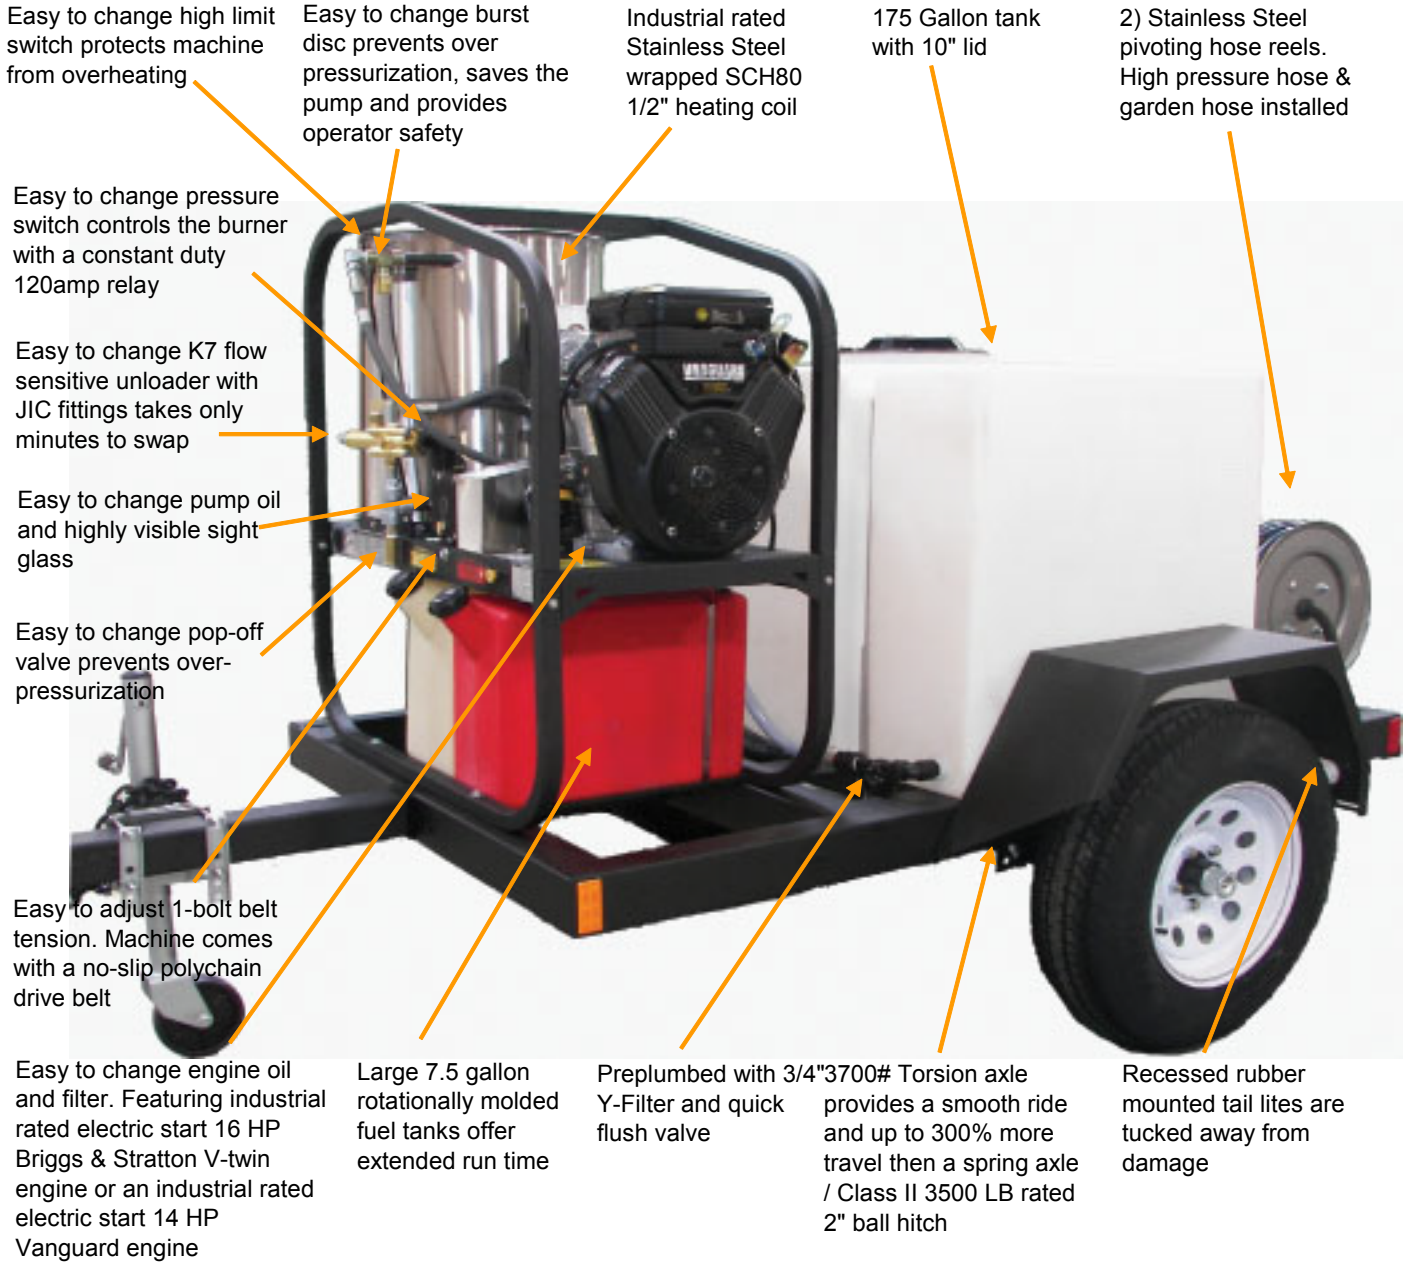

# Hot Mobile Wash Trailer Package

## 3000PSI / 4.8 GPM Diesel Fired / Electric Start

Also Available 4000/4.0 pull-start 14 HP

Contact [info@ultimatewasher.com](mailto:info@ultimatewasher.com) Prices subject to change without notice. 1-year parts warranty applies.