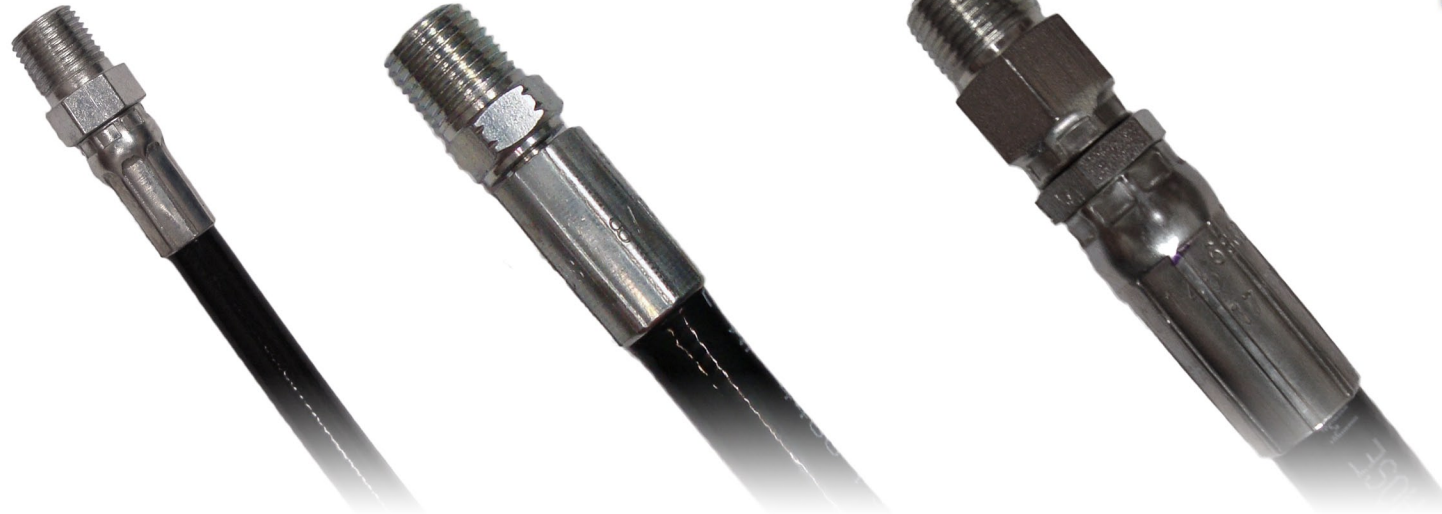

MPT Hose End  
1/8"

1/4"

3/8"

**ultimate washer**

*Print the PDF at 100%  
for the actual sizes.*

BE-85-300-132  
M22 Male to 1/4"  
MNPT

SM-331204  
M22 Female to 1/4"  
MNPT

BE-85-300-109  
1/4" MNPT to  
Quick-Connect Plug

BE-85-300-108  
3/8" MNPT to  
Quick-Connect Socket

BE-85-300-104  
3/8" FNPT to  
Quick-Connect Plug

BE-85-201  
1/4" Quick Connect Plug  
Spray Nozzle