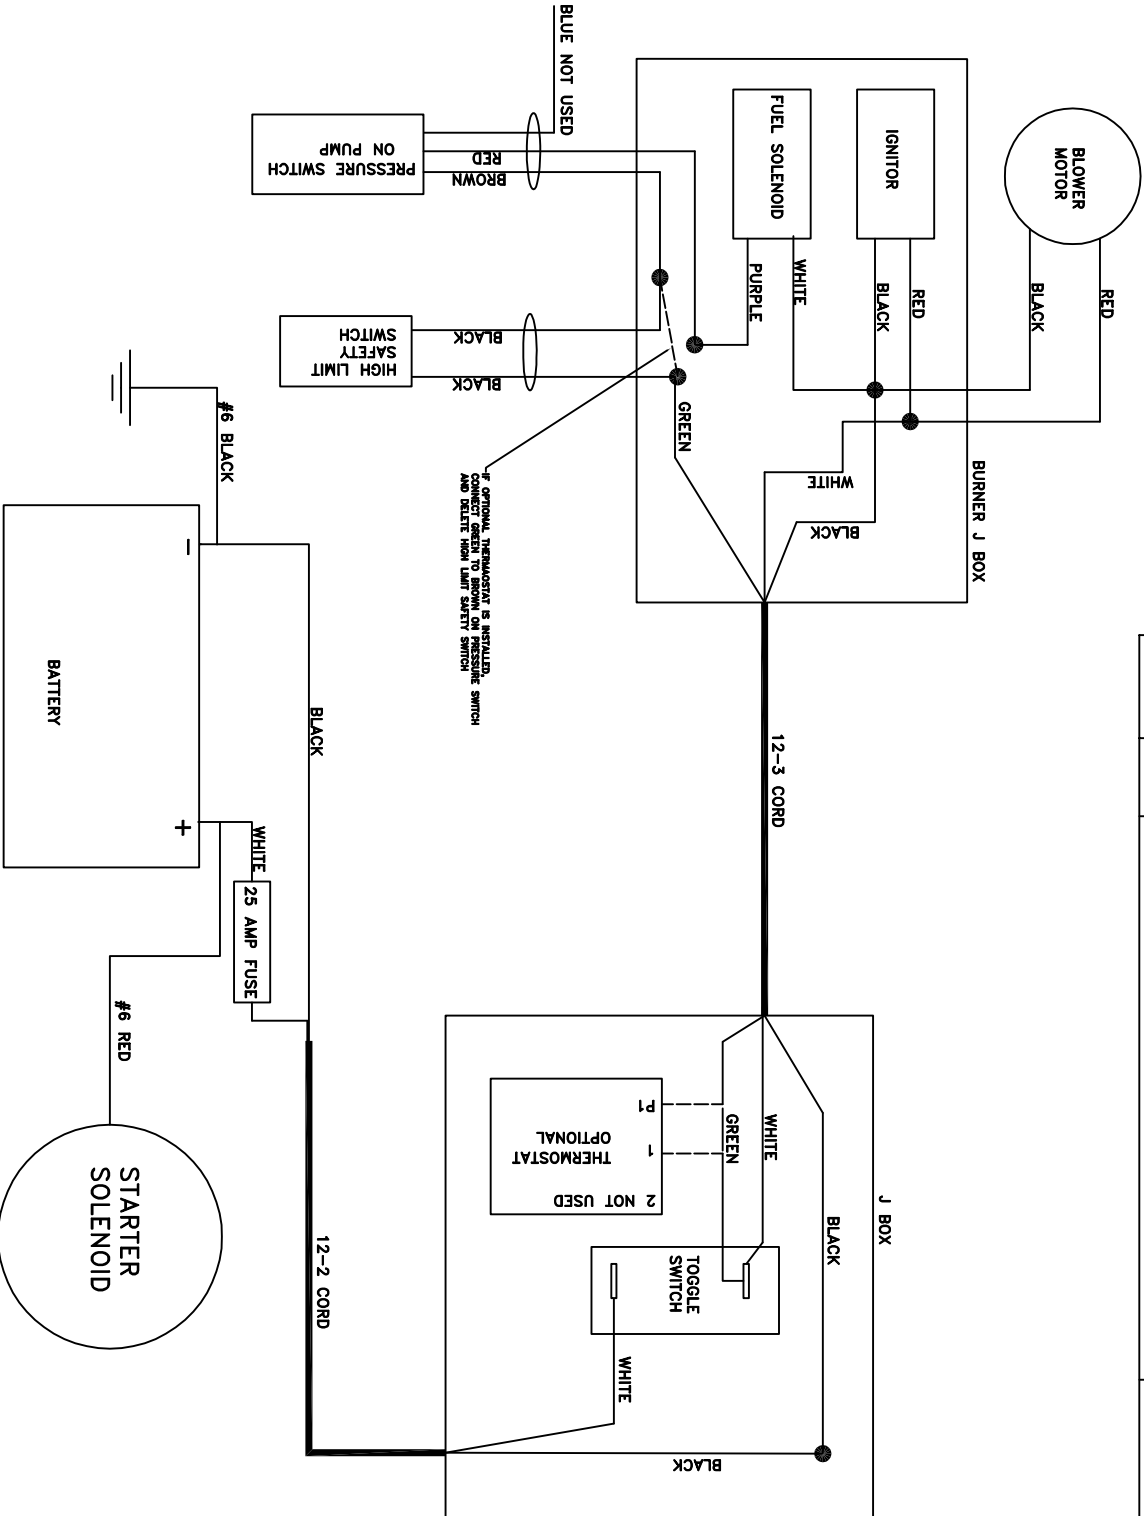

REVISIONS				
ZONE	REV	DESCRIPTION	DATE	APPROVED

PART NO.		DESC.	
		12 VOLT HOTSHOT 4 WHEELER	
		WIRING DIAGRAM	
SIZE	DATE	REV	
	03-01-2010		
SCALE	SHEET		